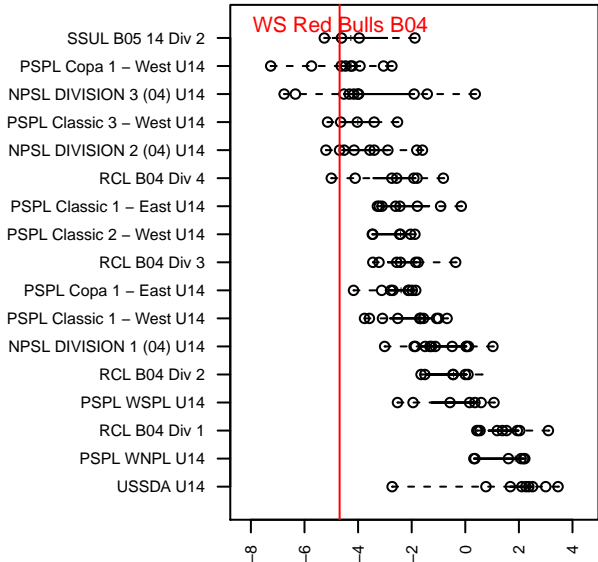

## WS Red Bulls B04

West Seattle SC  
West Seattle, WA  
B04 total strength=820  
attack=1.24 defense=0.93  
fall league = NPSL DIVISION 2 (04) U14  
notes= Beardemphl 2016

alt names used:  
West Seattle Red Bulls  
WS B04 Red Bulls

Venues played:  
2017 Xtreme Cup BU14 Silver  
2017 NPSL DIVISION 2 (04) U14

**attack and defense variance (black dot)  
relative to other teams  
and top 10 in region**

**attack and defense rating  
relative to others at age  
and all opponents in last 13 months**