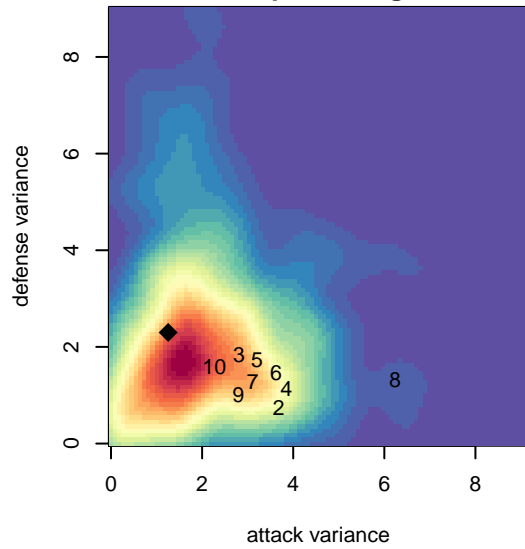

## WS Red Bulls B04

West Seattle SC  
West Seattle, WA  
B04 total strength=820  
attack=1.24 defense=0.93  
fall league = NPSL DIVISION 2 (04) U14  
notes= Beardemphl 2016

alt names used:  
West Seattle Red Bulls  
WS B04 Red Bulls

Venues played:  
2017 Xtreme Cup BU14 Silver  
2017 NPSL DIVISION 2 (04) U14

**attack and defense variance (black dot)  
relative to other teams  
and top 10 in region**

**attack and defense rating  
relative to others at age  
and all opponents in last 13 months**