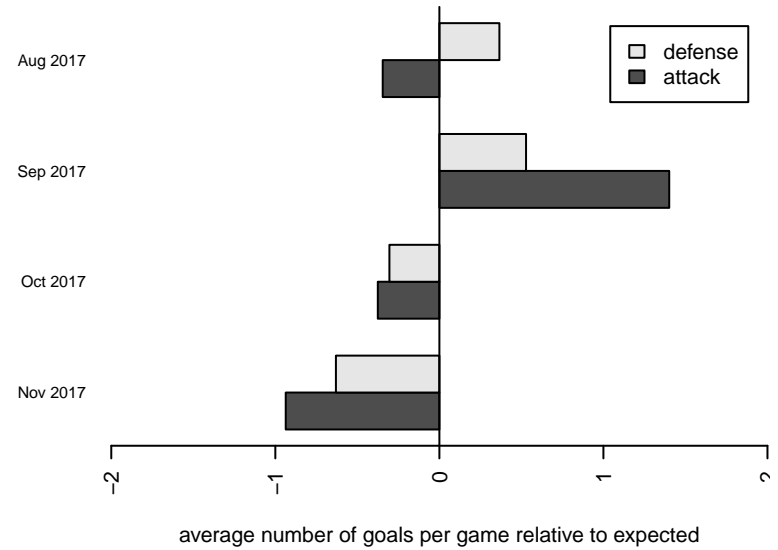

Performance relative to 13 month average