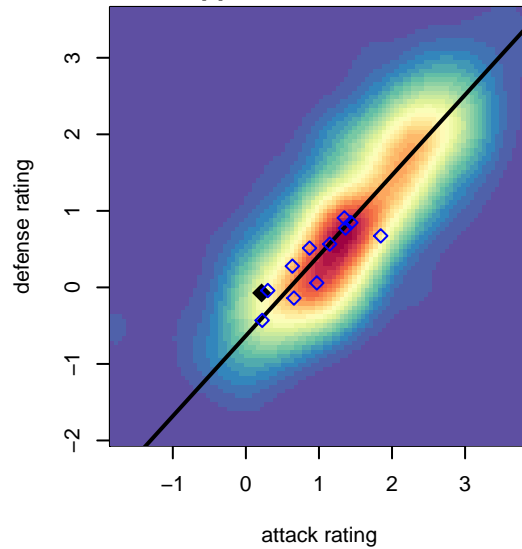

## WS Red Bulls B04

West Seattle SC  
West Seattle, WA  
B04 total strength=820  
attack=1.24 defense=0.93  
fall league = NPSL DIVISION 2 (04) U14  
notes= Beardemphl 2016

alt names used:  
West Seattle Red Bulls  
WS B04 Red Bulls

Venues played:  
2017 Xtreme Cup BU14 Silver  
2017 NPSL DIVISION 2 (04) U14

**attack and defense variance (black dot)  
relative to other teams  
and top 10 in region**

**attack and defense rating  
relative to others at age  
and all opponents in last 13 months**